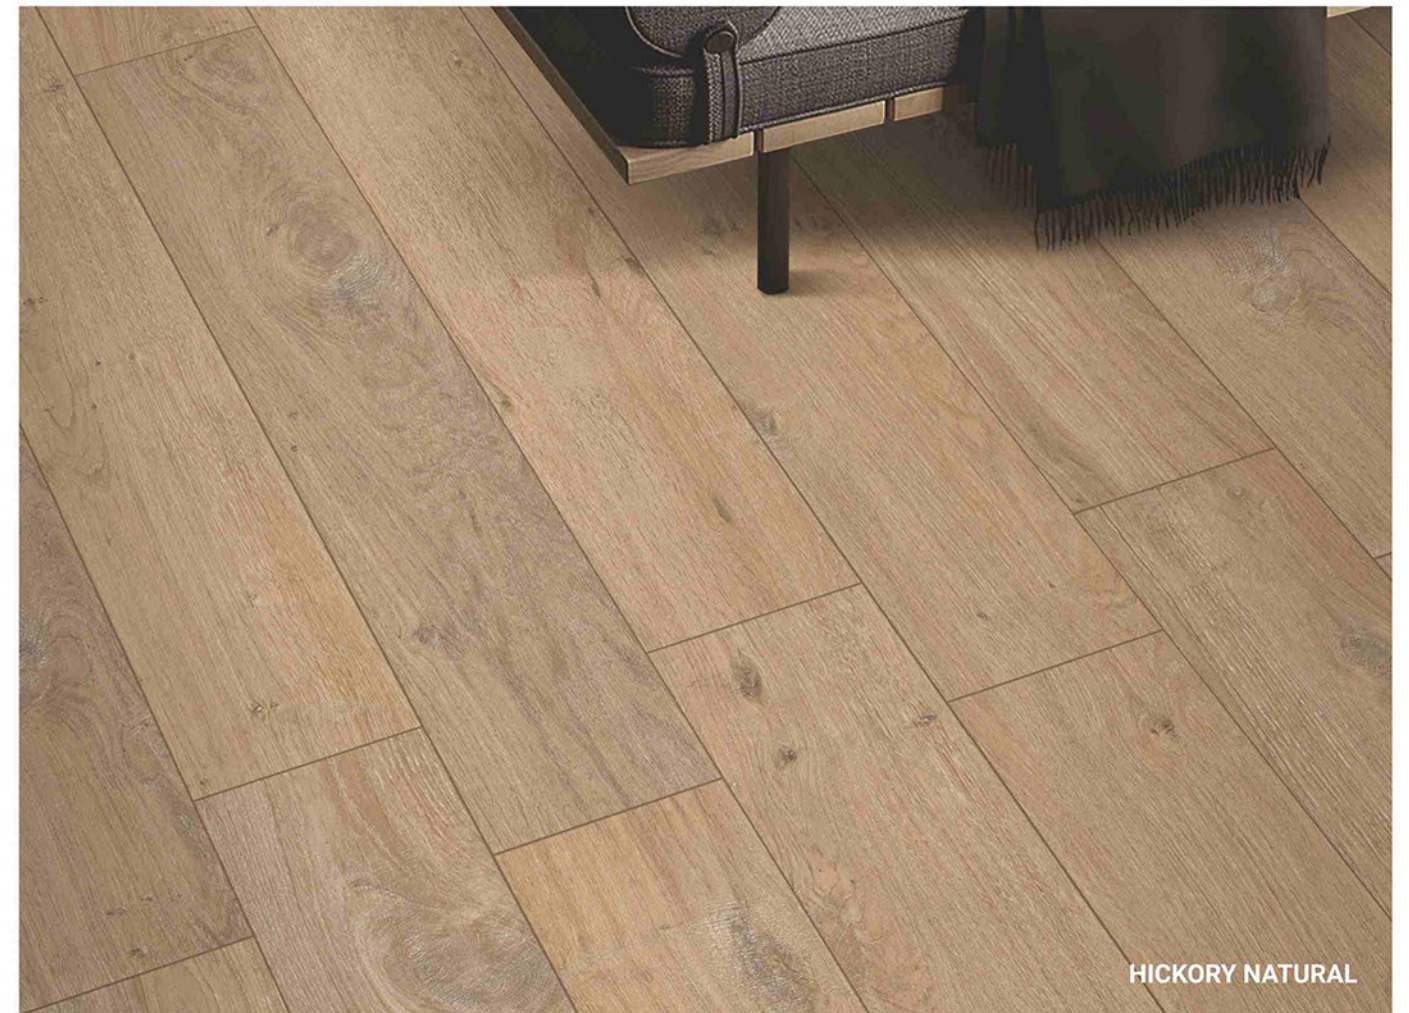

200 x BY
1200 MOULD

TAKING HOMES
A STEP FURTHER

HICKORY NATURAL