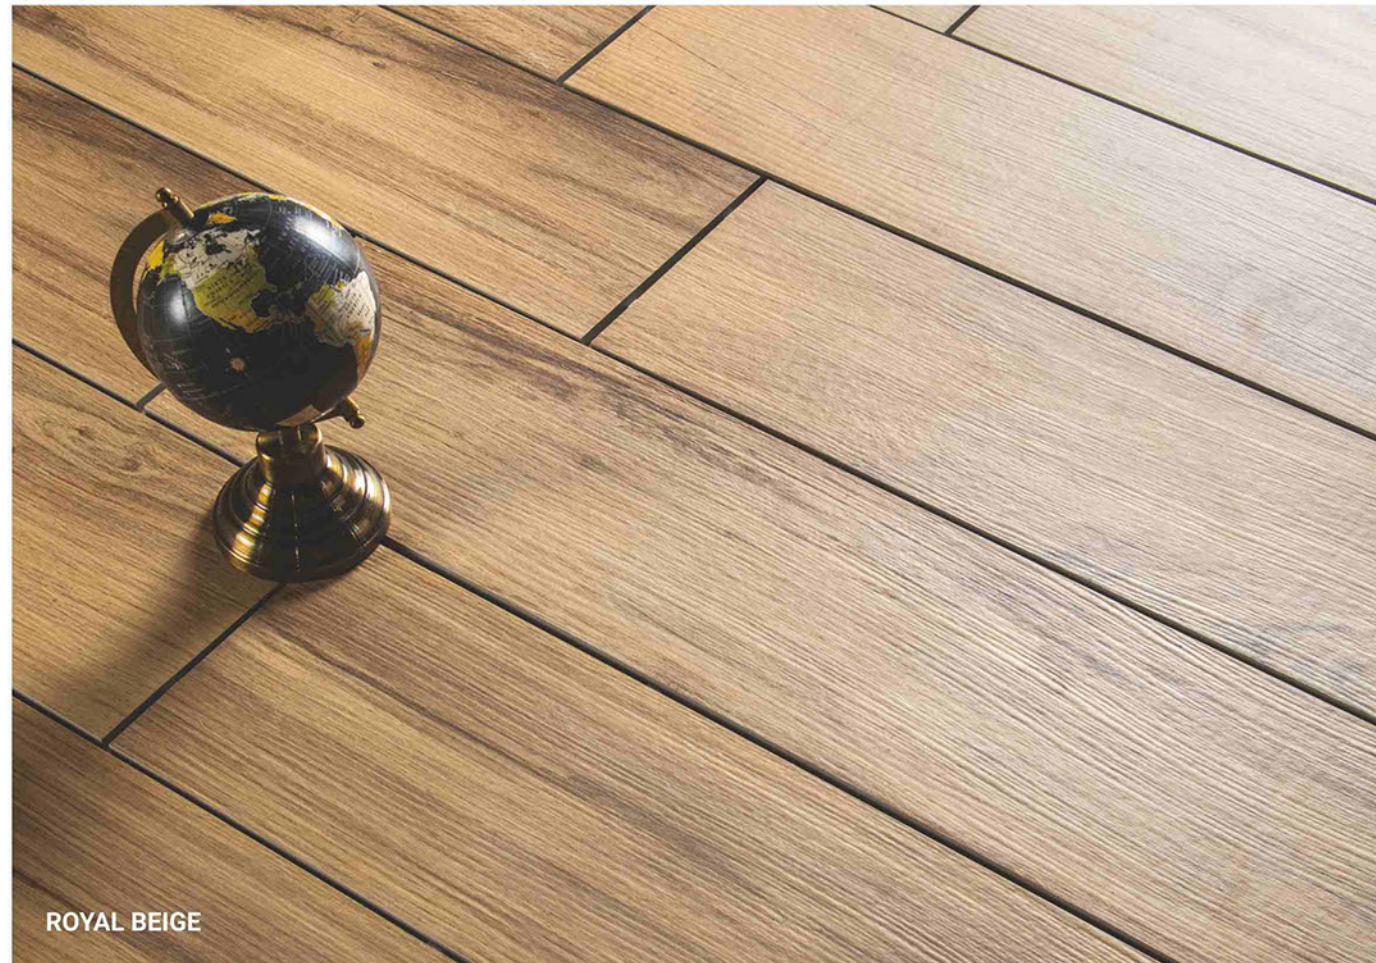

ROYAL BEIGE

ROYAL SLATE

ROYAL GRIGIO

200 x BY  
1200 MOULD

WORK UP ON THE  
REFINEMENT OF YOUR PLACE

ROYAL BEIGE

ROYAL SLATE

ROYAL GRIGIO