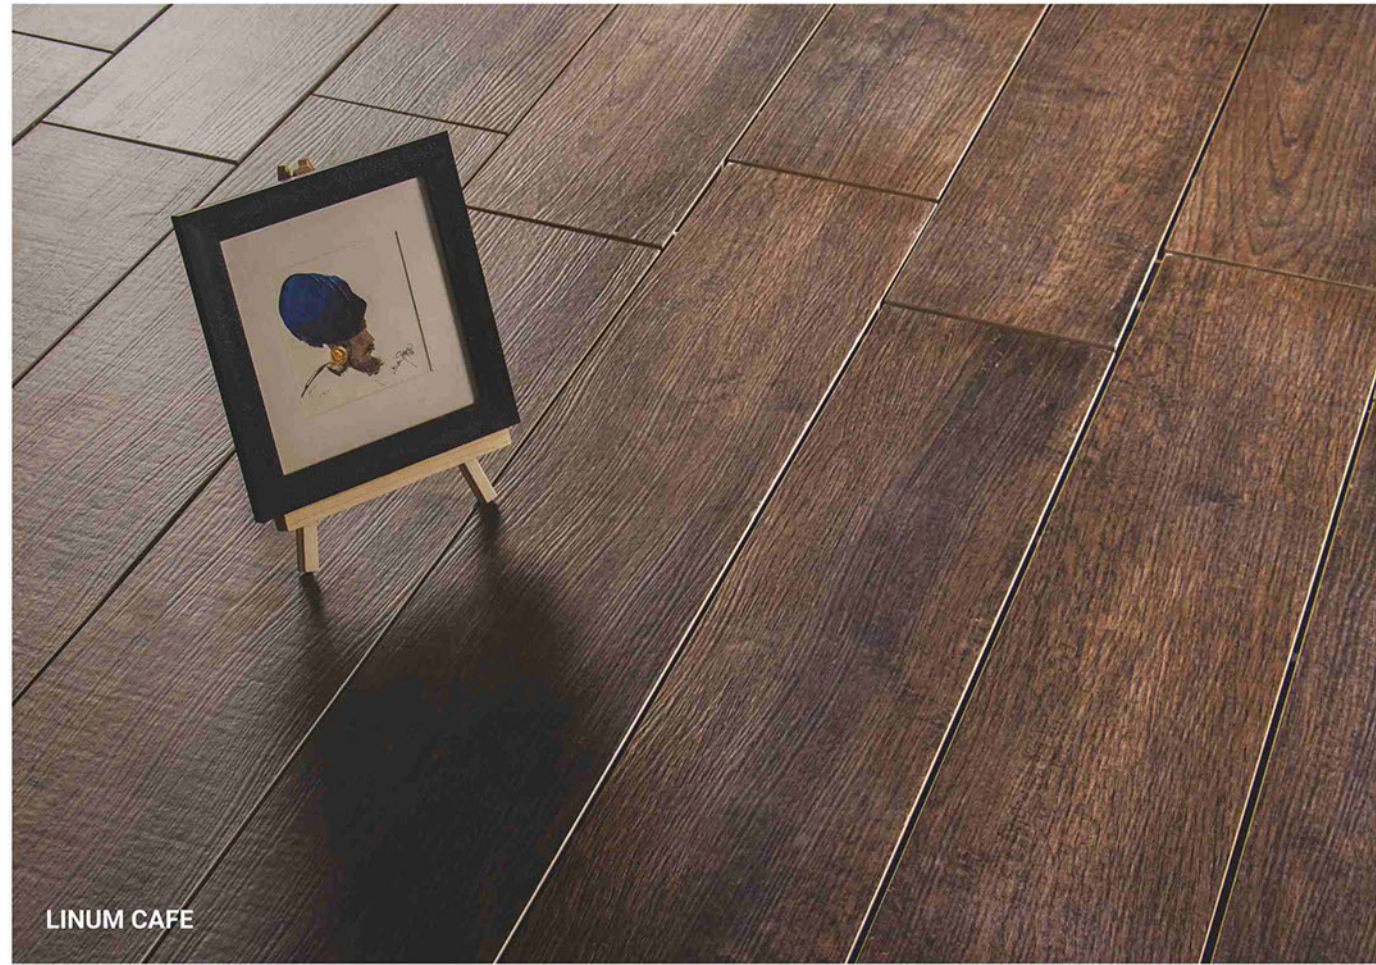

LARCH COPPER

200 x BY  
1200 MOULD

LARCH WHITE

LARCH BEIGE

LARCH BROWN

LARCH COPPER

LINUM CAFE

LINUM BEIGE