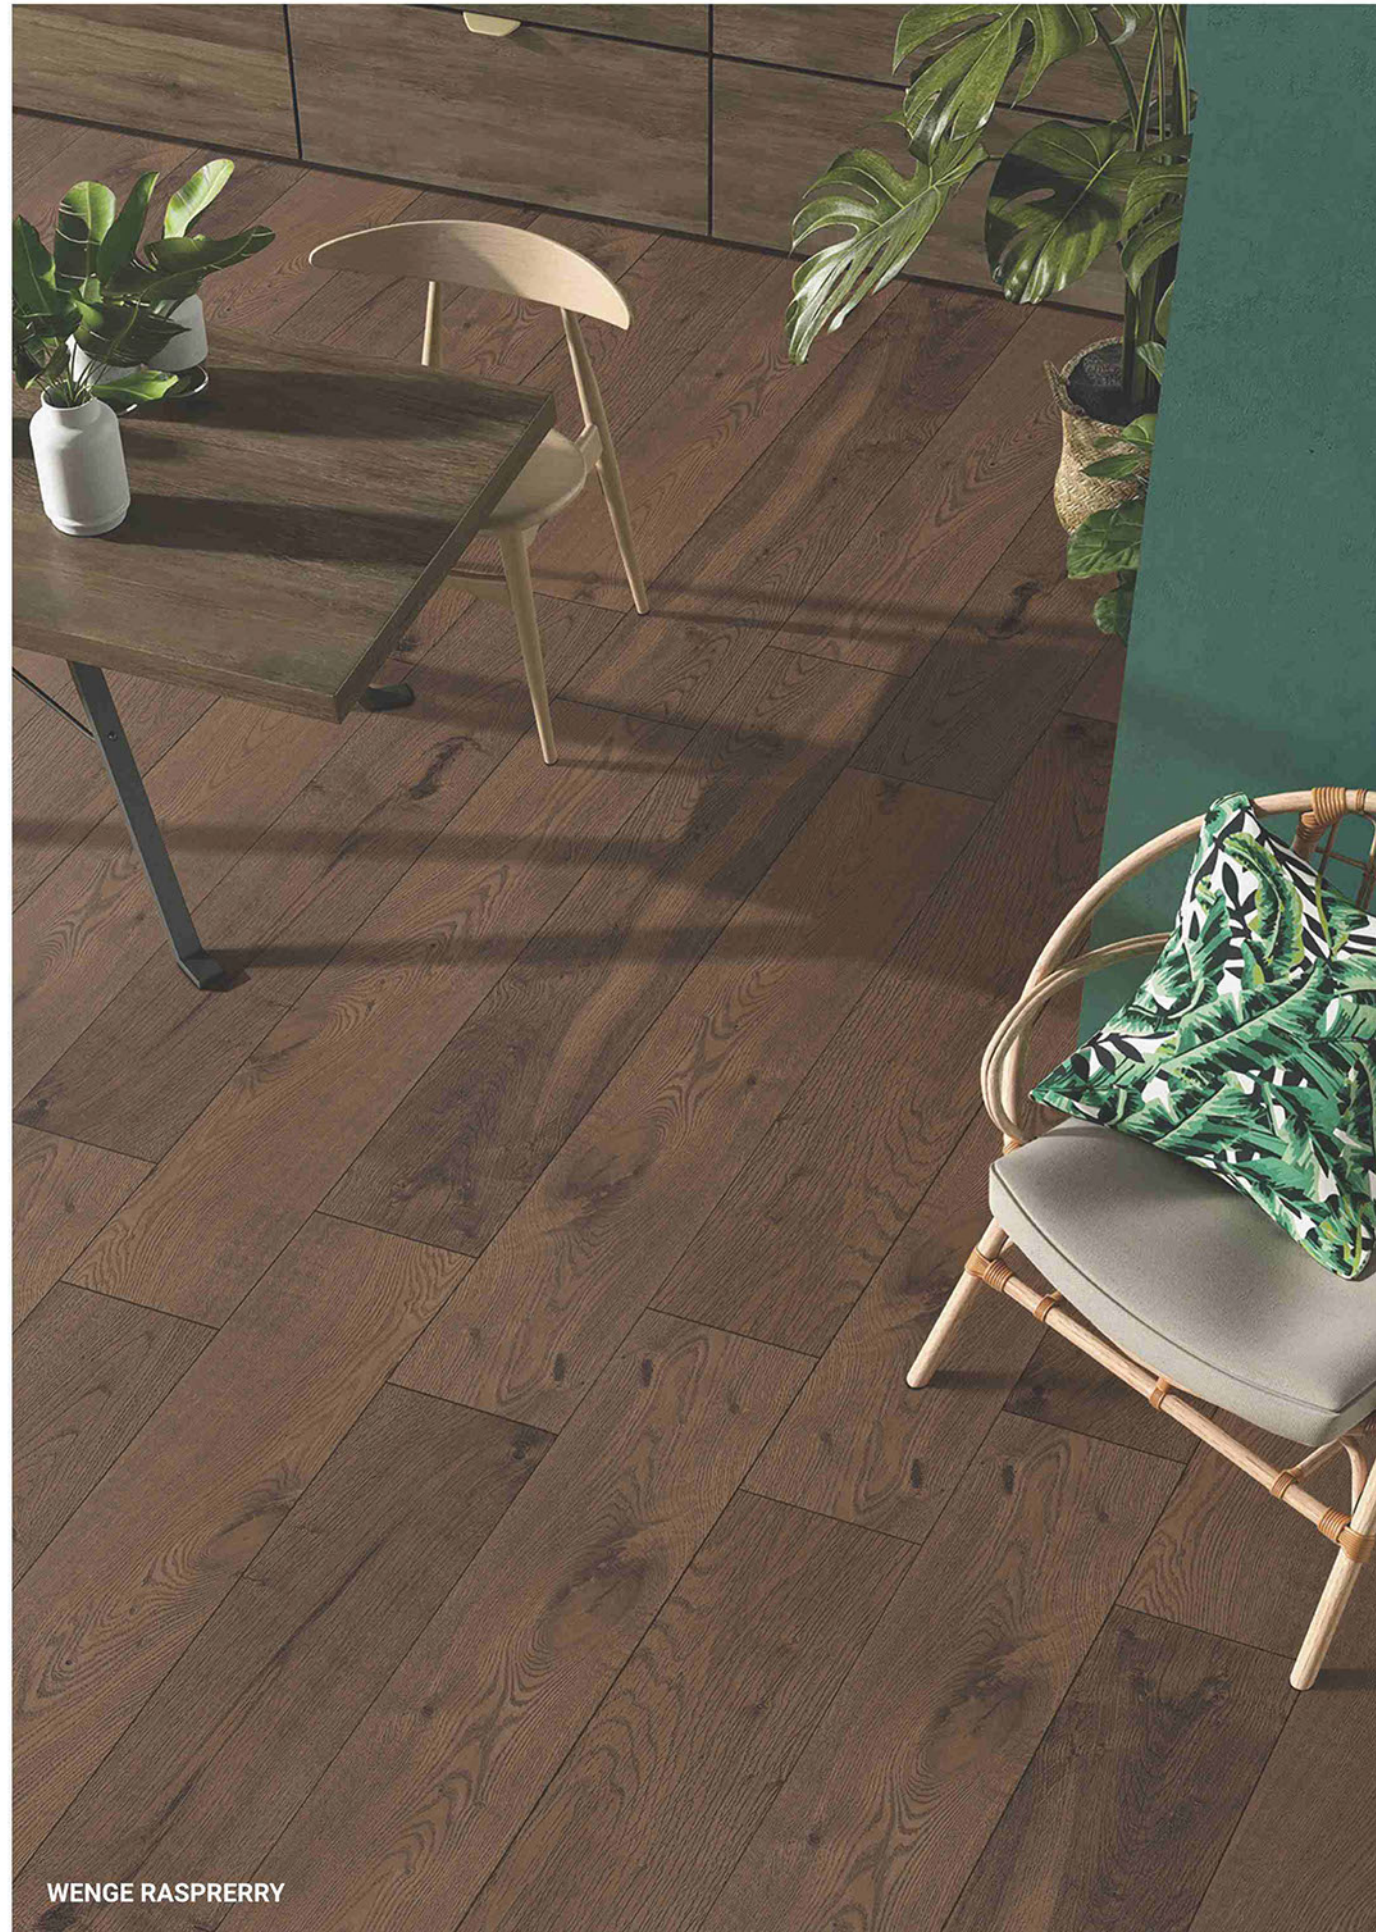

WENGE RASPRERRY