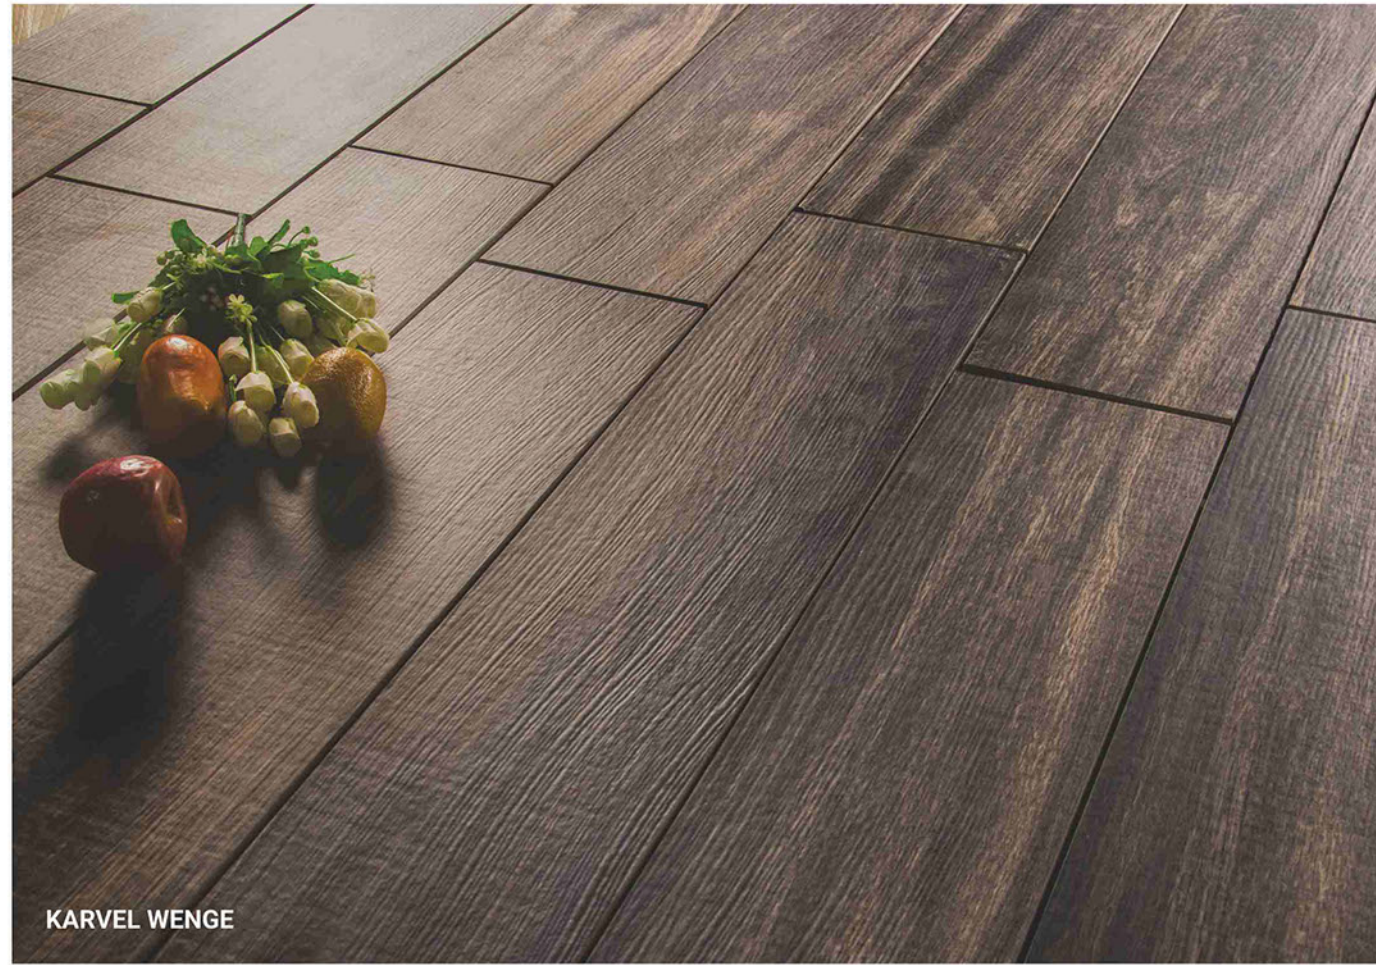

---

MOUNTAIN CREMA

MOUNTAIN CAFFE

200 x BY  
1200 MOULD

KARVEL BEIGE

KARVEL MINT

KARVEL COPPER ORANGE

KARVEL WENGE