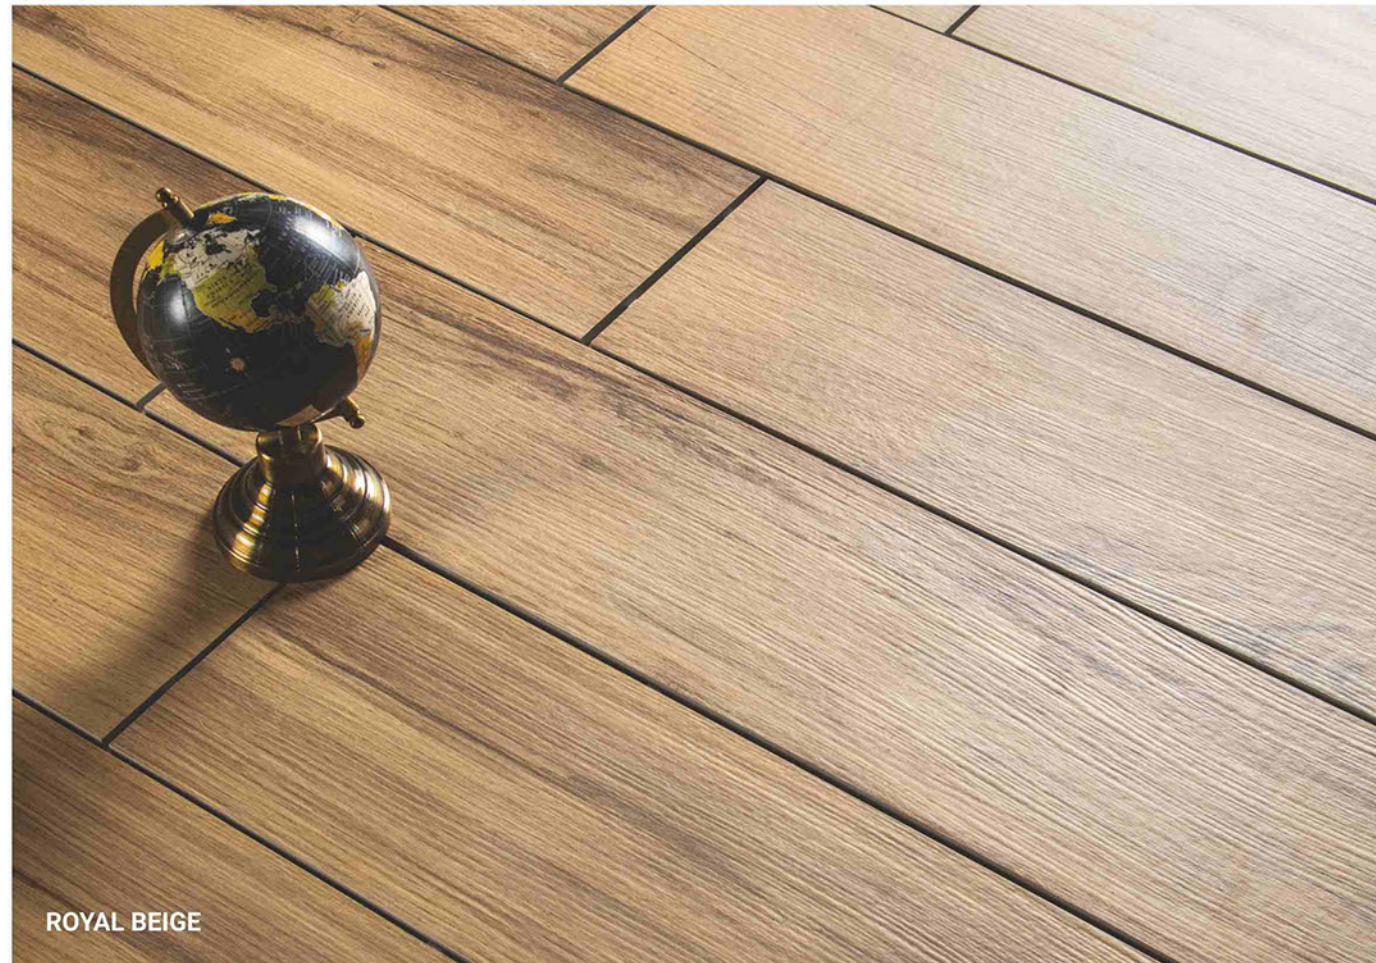

PEAR BROWN

PEAR CAFE

200 x BY  
1200 MOULD

BECOME ONE  
WITH SUPREME MAGNIFICENCE

PEAR MIELE

PEAR NATURAL

200 x BY  
1200 MOULD

WORK UP ON THE  
REFINEMENT OF YOUR PLACE