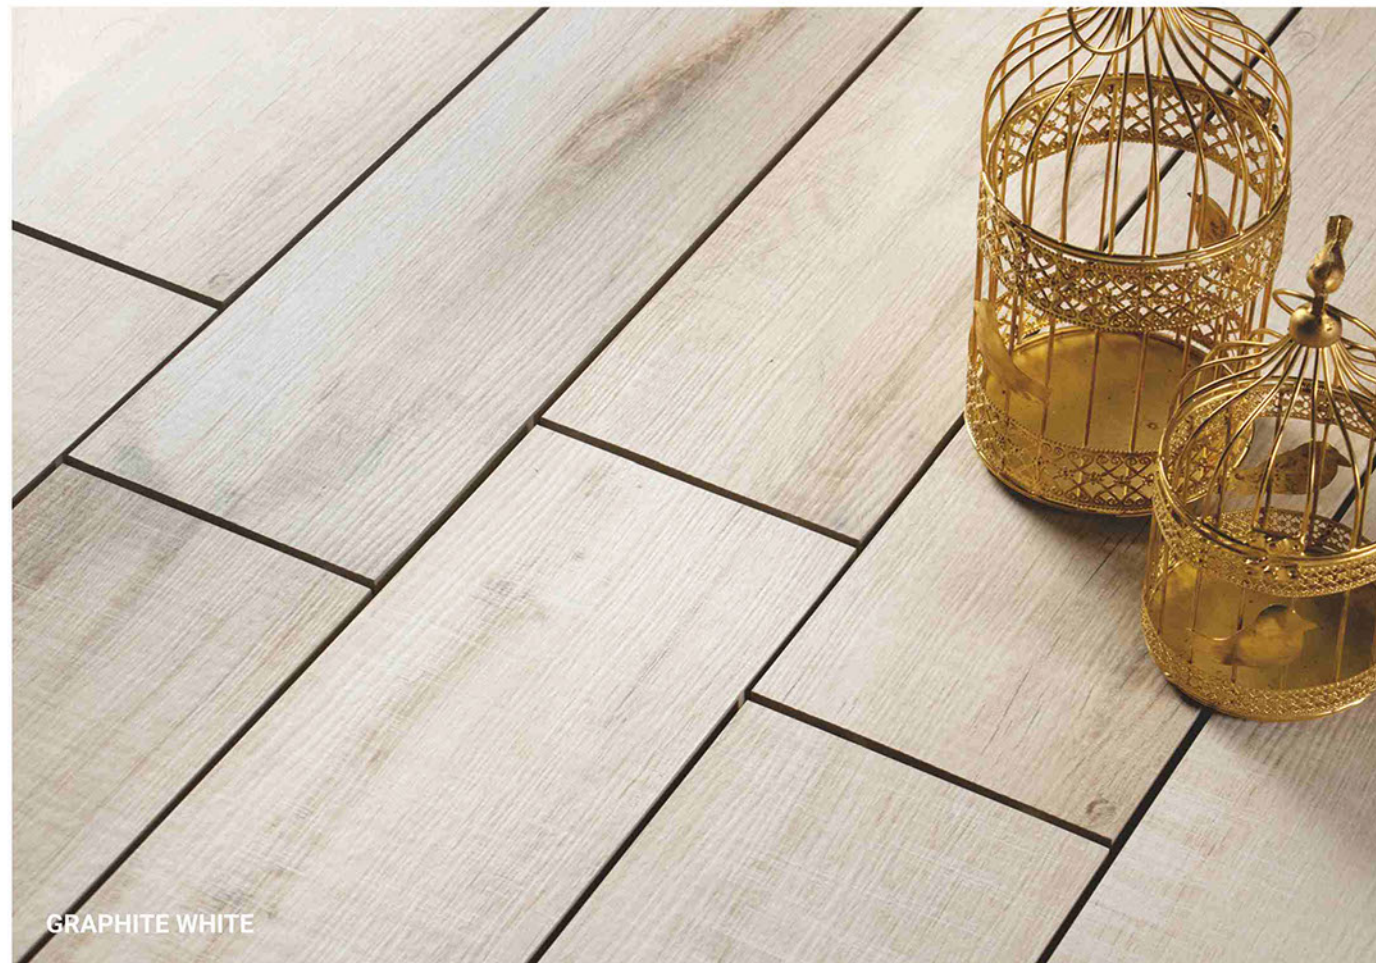

Chestnut & Copper	Dacota & Italy	Oak
57	59	63

GRAPHITE HONEY

GRAPHITE WHITE

200 x BY  
1200 MOULD

GRAPHITE WHITE

GRAPHITE GRIS

GRAPHITE HONEY

GRAPHITE CHOCO